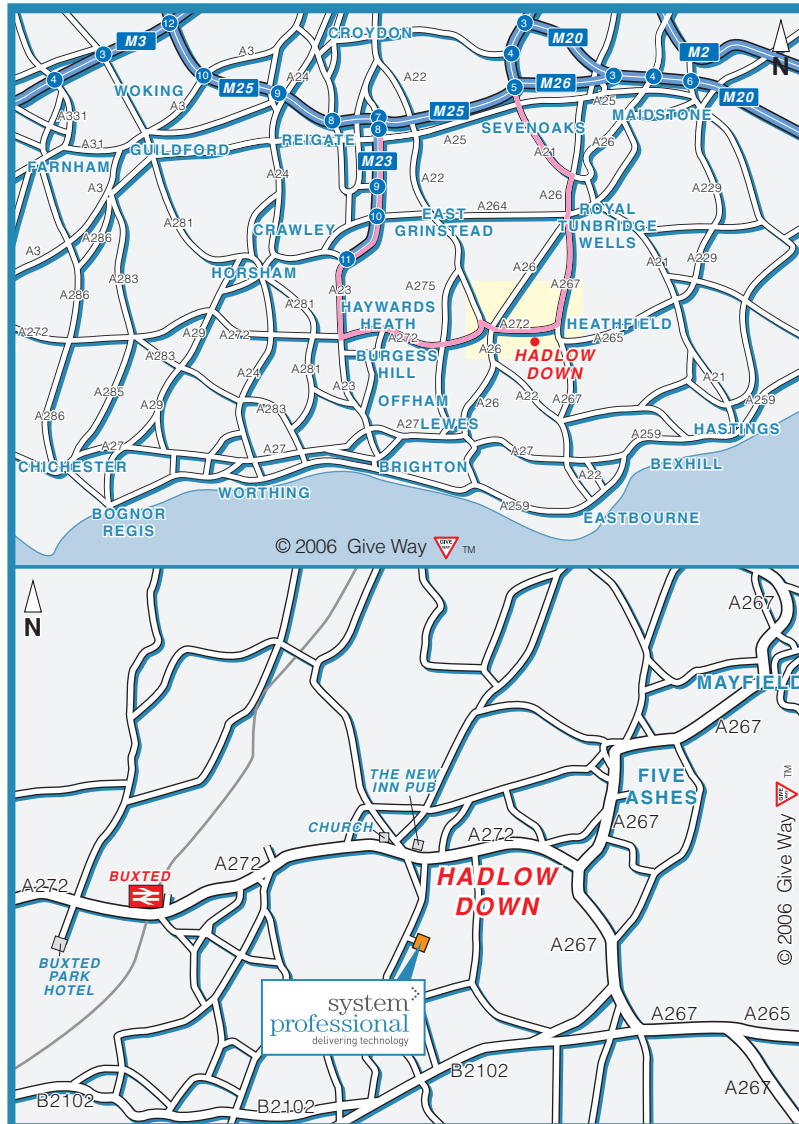

# system professional

delivering technology

Wilderness Barns, Wilderness Lane, Hadlow Down, East Sussex TN22 4HU

Tel: 01825 830000 Fax: 01825 830001